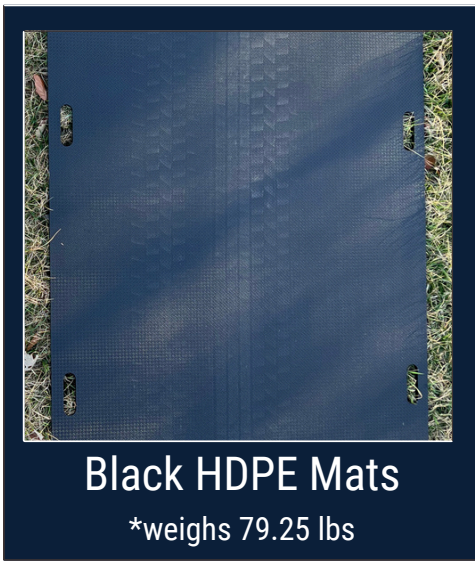

Ideal for:

- Construction sites
- Temporary roads
- Watersheds
- Pipelines
- Cemeteries
- Oil Fields
- Parks
- Driveways
- Temporary parking lots
- Golf courses
- Event Centers

Reprocessed HDPE Ground Protection Mats Standard sizing 1/2" thick, 4' x 8'

Custom
Sizes
Available

Our white-color mats add a layer of grass protection as they reflect light & heat.

Ground Protection Mats

Strong 1/2" thick, 4'x8' Reprocessed HDPE Mats

Made in the USA 

Replaces plywood for a SAFER, LONGER-LASTING solution

Ground Protection Mats are created using a durable custom blend of reprocessed HDPE for a better, longer-lasting alternative to plywood mats.

Our tread pattern surface enhances traction on 1 side

Why HDPE ground protection mats?